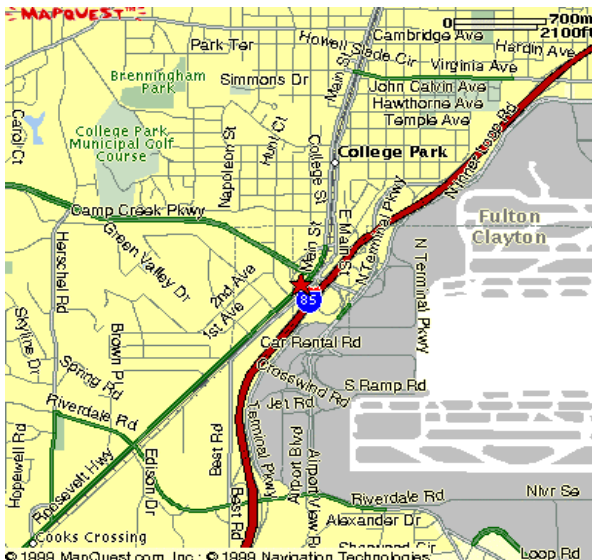

Office For Lease!

Waterstone Tower

Riverdale Road & I-85, Atlanta

- 2 Story Oversized Marble and Mahogany Lobby
- 24 Hour Security
- Less Than One Mile From Atlanta Airport
- Marriott Hotel on Site

Richard Bowers