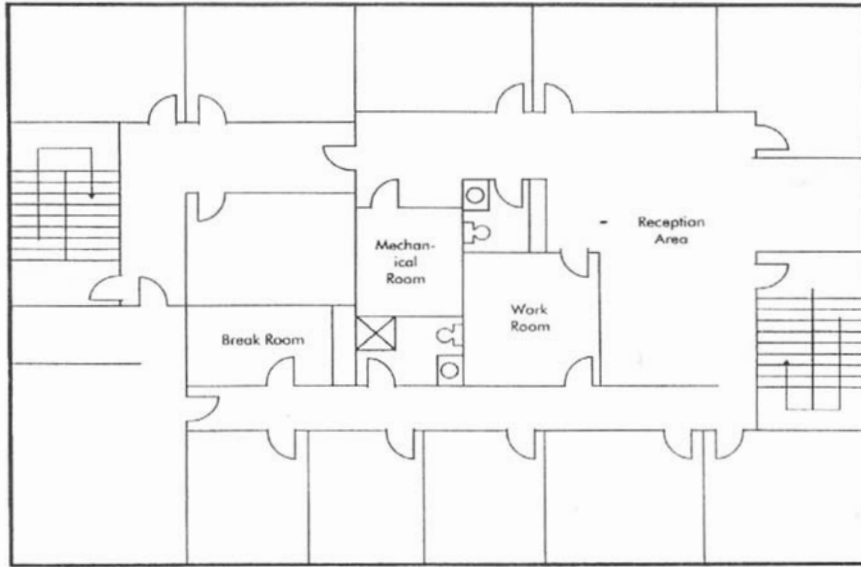

1640 Powers Ferry Road

Governor's Ridge Office Park / Building 4

Marietta, GA 30067