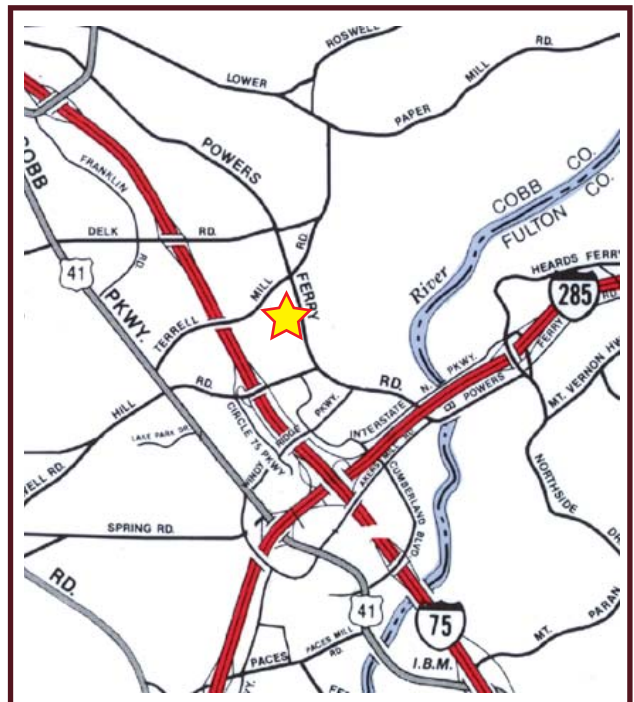

1640 Powers Ferry Road

Governor's Ridge Office Park / Building 4

Marietta, GA 30067

For Sale: 12,150 SF Office Building

Property Details:

- Colonial Williamsburg-Style Architecture
- Well-Maintained
- Low Cost Of Ownership
- Ample Parking
- Easy Access To I-75 And I-285
- Owner Occupies One Floor (4,050 SF) And Will Sign A Lease Upon Sale Or Vacate

Richard Bowers & Co.
Real Estate

1640 Powers Ferry Road

Governor's Ridge Office Park / Building 4

Marietta, GA 30067

Governor's Ridge Office Park Summary

Governor's Ridge is the largest office condominium association in the metro Atlanta area, and serves a broad range of professional firms. The office park benefits from exposure on Powers Ferry Road and has its own dedicated stoplight entrance.

The office park is opposite the 2.4 million square foot Class "A" office complex, Wildwood, which will eventually include over 5 million square feet of office space. The Governor's Ridge location provides convenient access to both I-75 and I-285. Distance to Downtown is approximately 10 miles.