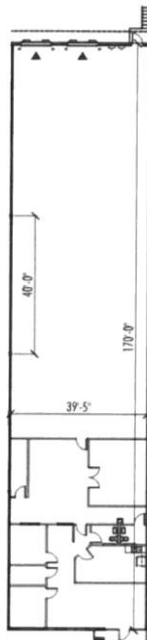

## Property Highlights

- Sublease Term thru 12/31/2023
- Includes 2,224 SF office
- 24' ceiling height
- 170' building depth
- 40 x 40 column spacing
- 1:100 parking ratio