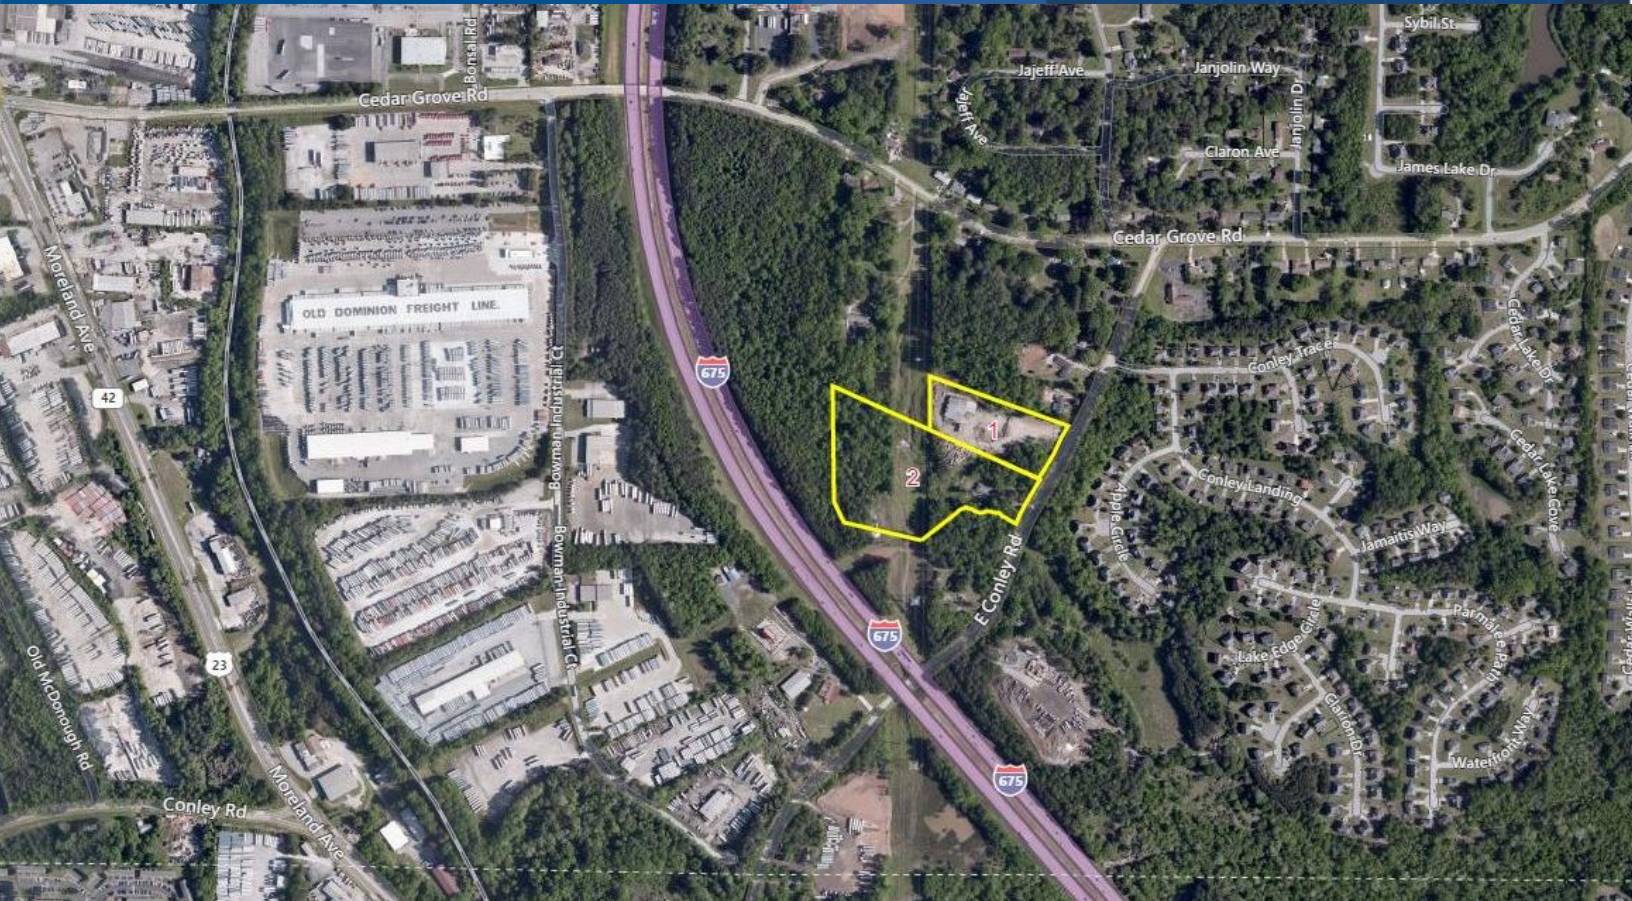

FOR SALE

12.76 ACRES LAND

4321 & 4341 Conley Road
Conley, GA 30288

PROPERTY HIGHLIGHTS

- ✓ Land for Sale
- ✓ 12.76 Acres
- ✓ Industrial Opportunity
- ✓ Frontage: 517.5 feet along E. Conley Road
- ✓ Located in Dekalb Co.