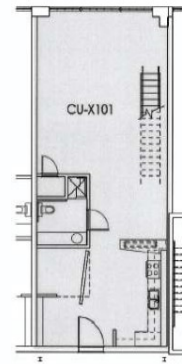

949 W. Marietta Street NW

Suite X-101, Atlanta Georgia 30318

1,384 SF

King Plow Unit

For Sale

FLOOR PLAN-LOFT LEVEL
Approximately 353 S.F.