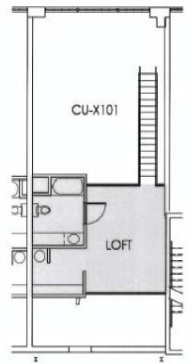

949 W. Marietta Street NW

Suite X-101, Atlanta Georgia 30318

1,384 SF

King Plow Unit

For Sale

FLOOR PLAN-LOFT LEVEL
Approximately 353 S.F.