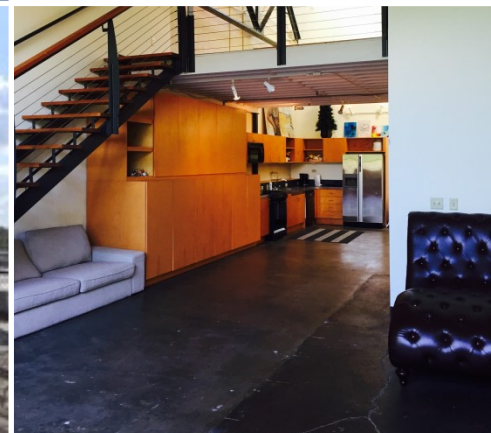

FLOOR PLAN-LOFT LEVEL
Approximately 353 S.F.